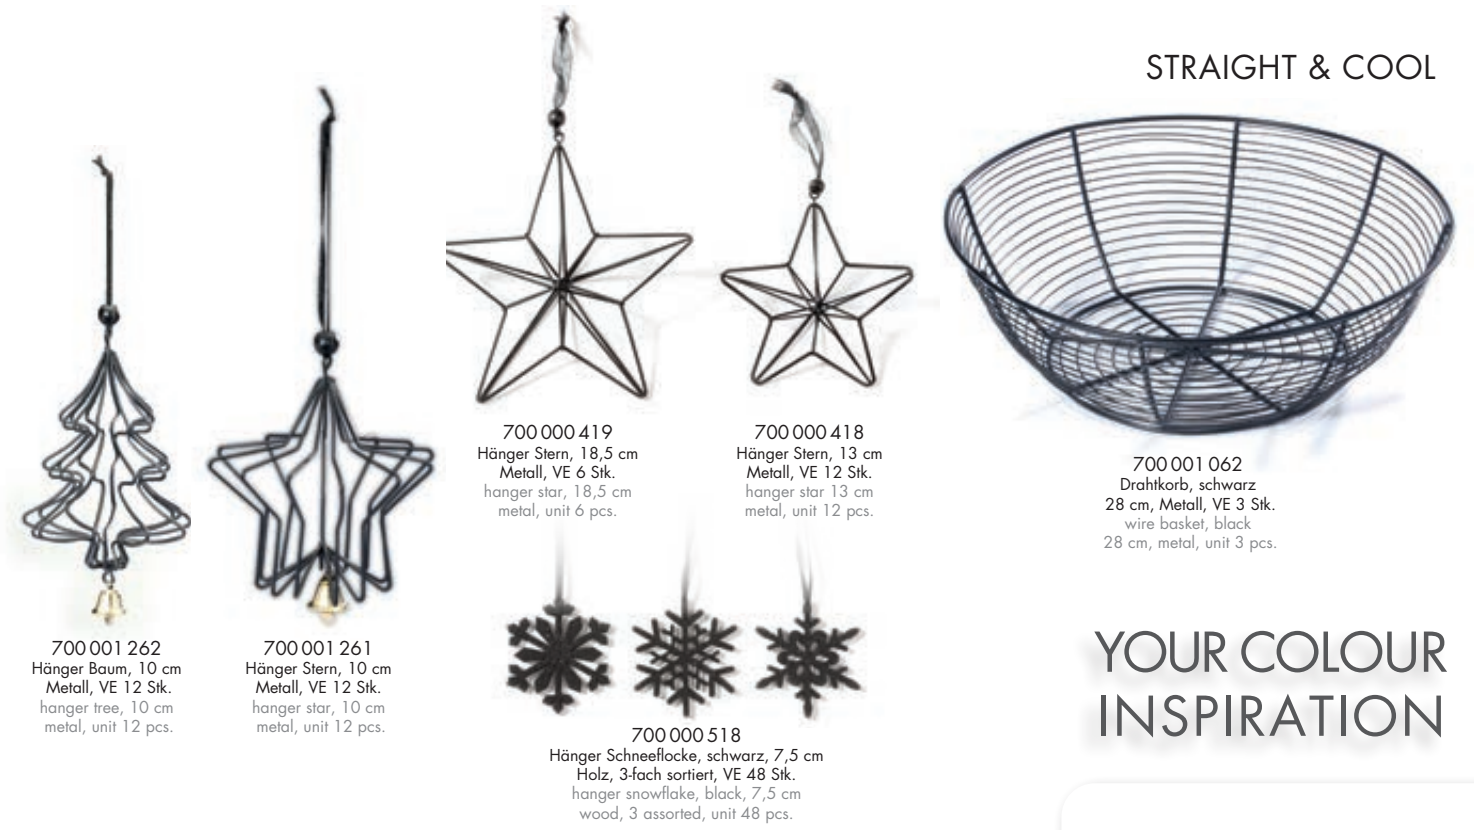

STRAIGHT & COOL

STRAIGHT & COOL

700 001 262
Hänger Baum, 10 cm
Metall, VE 12 Stk.
hanger tree, 10 cm
metal, unit 12 pcs.

700 001 261
Hänger Stern, 10 cm
Metall, VE 12 Stk.
hanger star, 10 cm
metal, unit 12 pcs.

700 000 419
Hänger Stern, 18,5 cm
Metall, VE 6 Stk.
hanger star, 18,5 cm
metal, unit 6 pcs.

700 000 418
Hänger Stern, 13 cm
Metall, VE 12 Stk.
hanger star 13 cm
metal, unit 12 pcs.

700 001 062
Drahtkorb, schwarz
28 cm, Metall, VE 3 Stk.
wire basket, black
28 cm, metal, unit 3 pcs.

YOUR COLOUR INSPIRATION