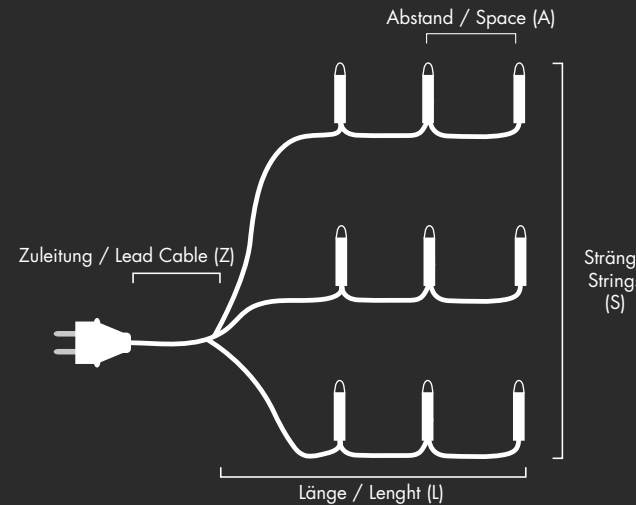

610 000 175
LED-Lichterkette, Sterne, 160 cm, Metall, Indoor, IP44/18V/3.6W, VE 2 Stk.
LED light chain, stars, 160 cm, metal, indoor, IP44/18V/3.6W, unit 2 pcs.